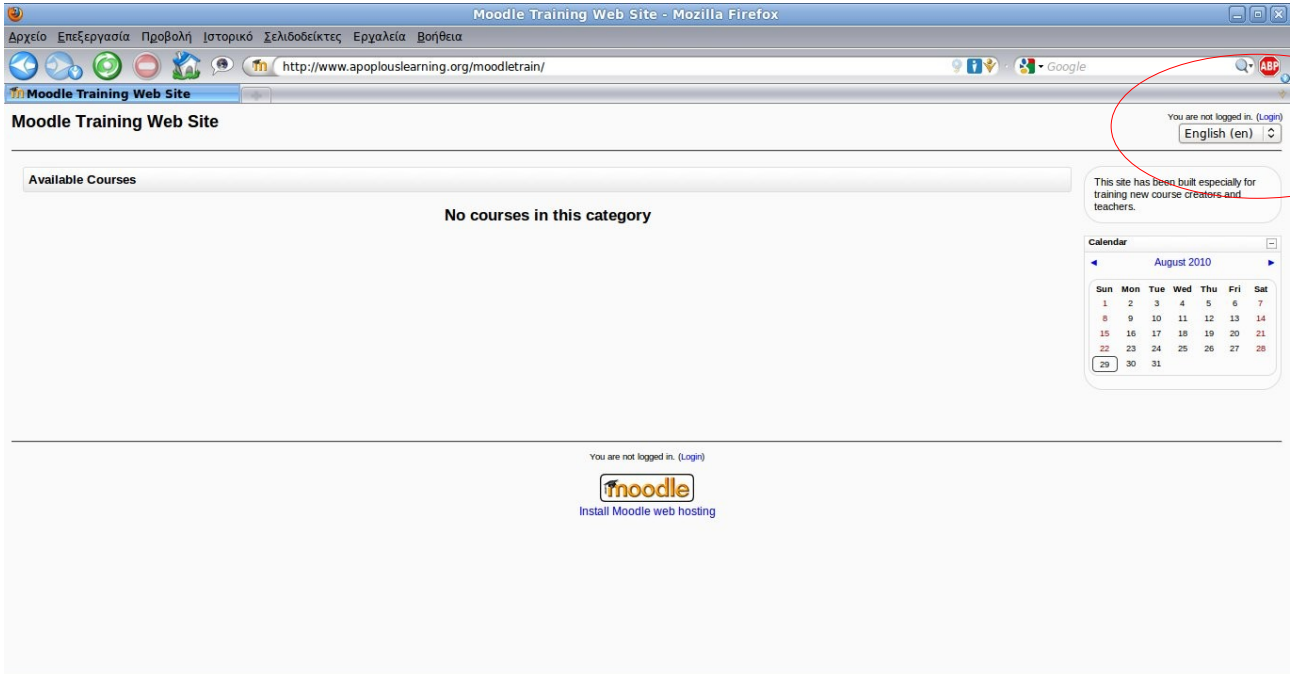

Creating a moodle account

In order to create a new moodle account you need an e-mail address.

From the home page of your Moodle click the **login** link.

Image 1: Our environment homepage

The **login** link will move you to the login page.

Click the button **Create new account**.

Image 2: The login page

In the new page you'll see a form -fill the form according the guidelines given.

Then click the **Create my new account button**.

New account - Mozilla Firefox